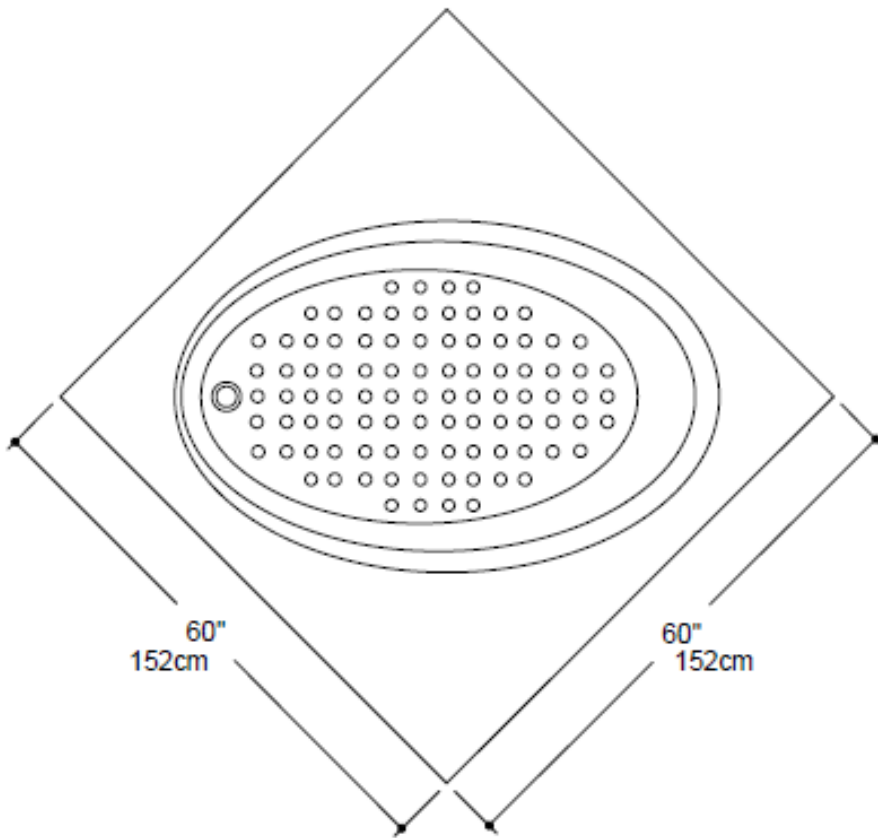

60" x 60" Corner Tub

CURVED DECK DEMOLDED FROM A BLOCKED MOLD

CUT CORNER AS DEMOLDED FROM A BLOCKED MOLD

SQUARE DECK AS DEMOLDED FROM AN UNBLOCKED MOLD