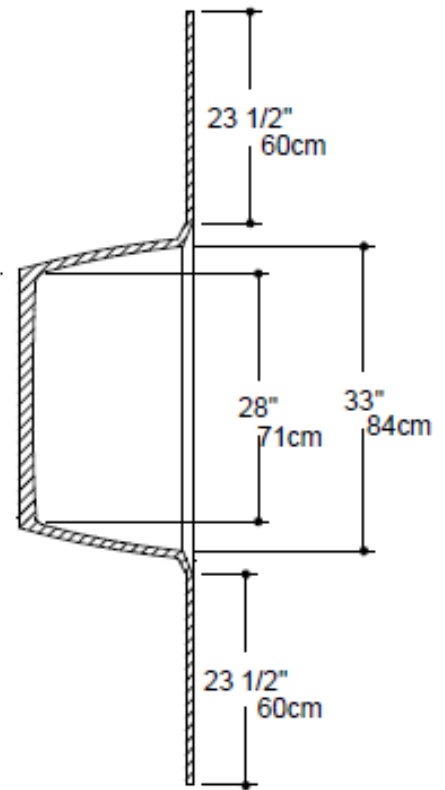

60" x 60" Corner Tub

CURVED DECK DEMOLDED FROM A BLOCKED MOLD

CUT CORNER AS DEMOLDED FROM A BLOCKED MOLD

SQUARE DECK AS DEMOLDED FROM AN UNBLOCKED MOLD