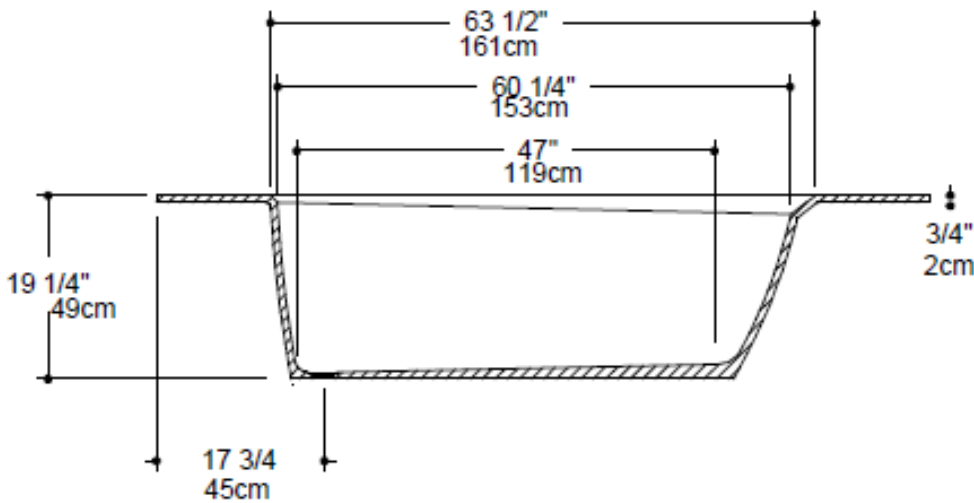

60" x 60" Corner Tub

CURVED DECK DEMOLDED FROM A BLOCKED MOLD

CUT CORNER AS DEMOLDED FROM A BLOCKED MOLD

SQUARE DECK AS DEMOLDED FROM AN UNBLOCKED MOLD